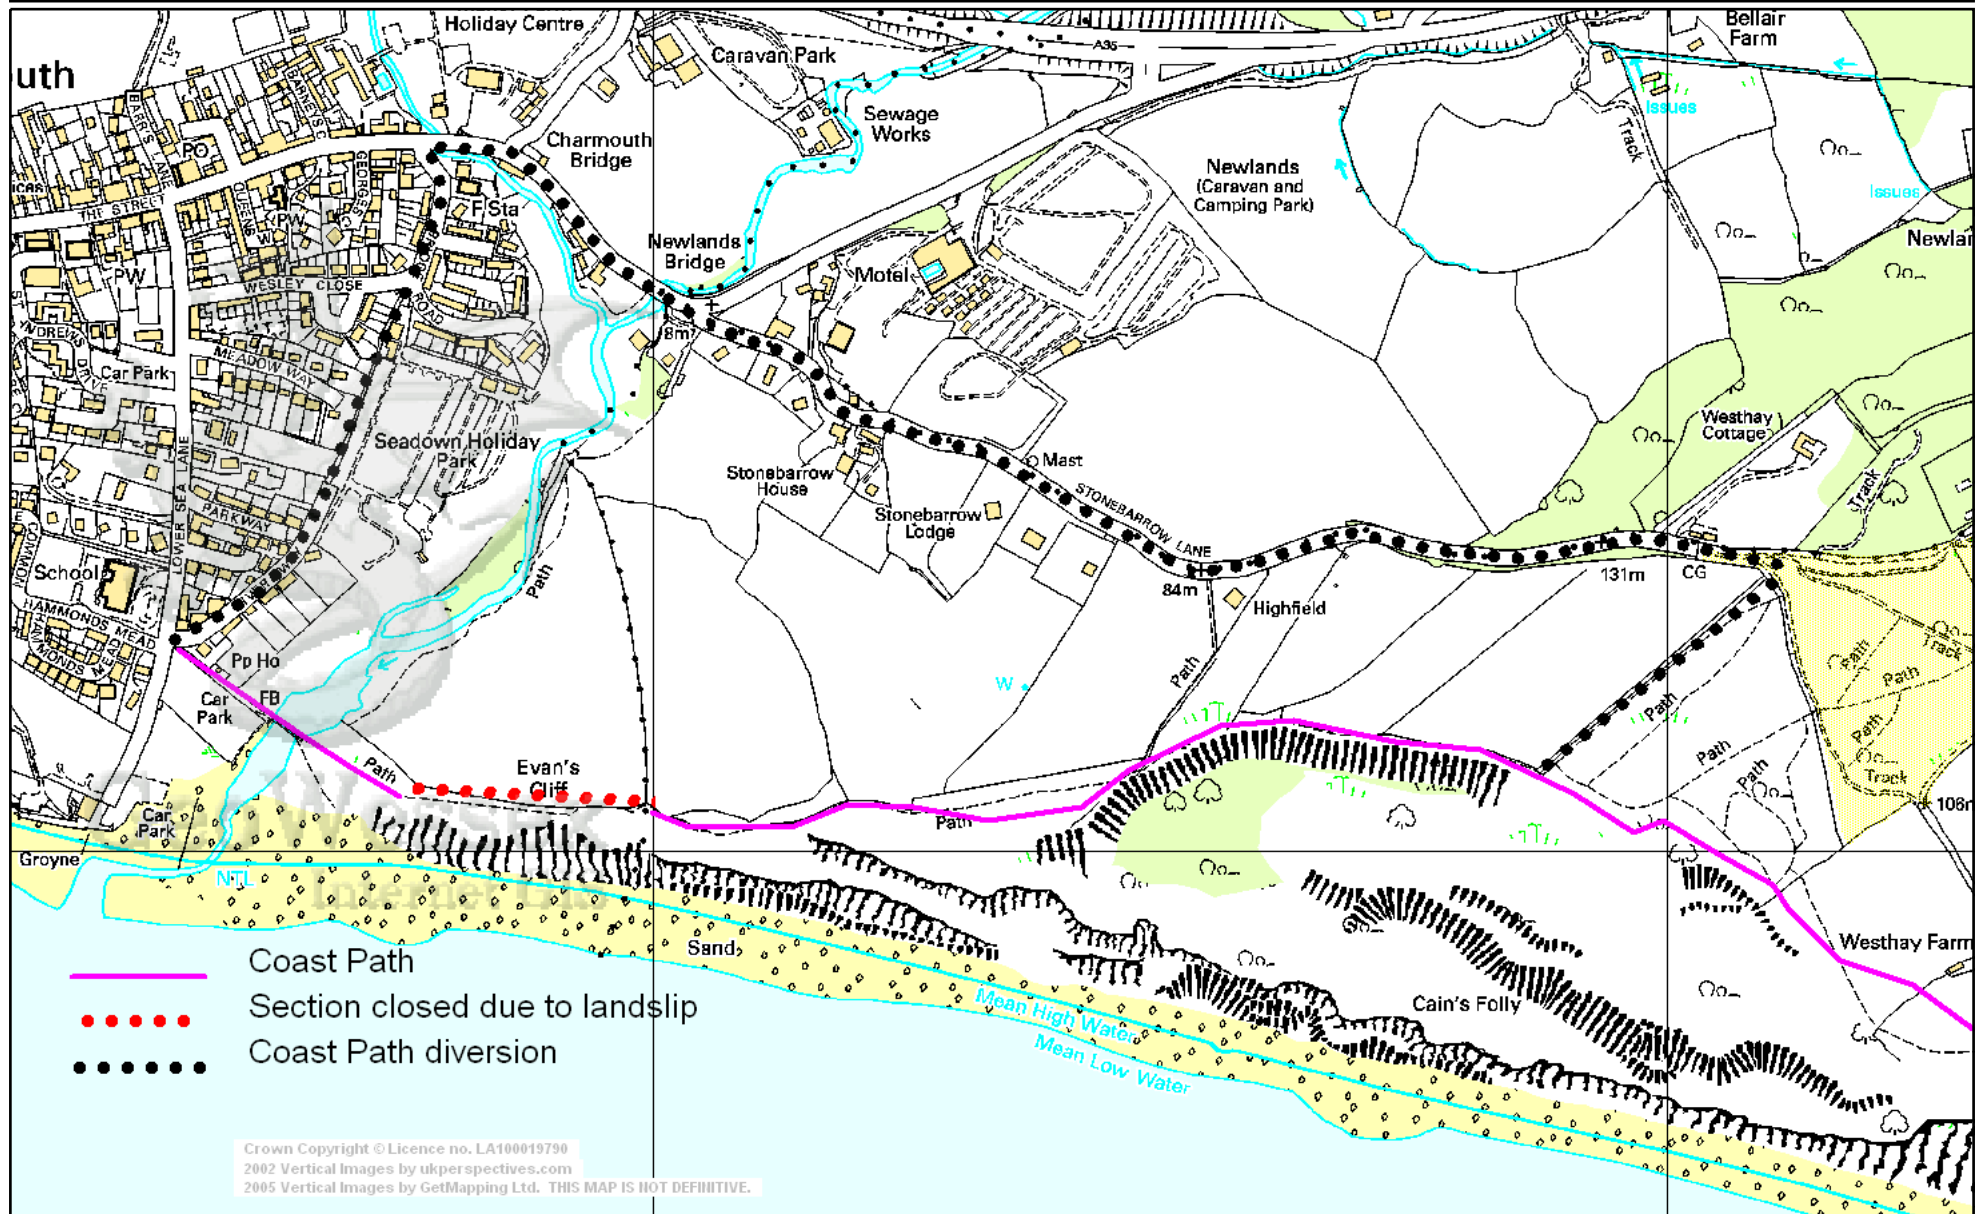

Cain's Folly Coast Path Closure

Crown Copyright © Licence Number LA 100019790.

Scale 1/7450

Date 24/1/2008

Centre = 337334 E 93233 N

John Hayes